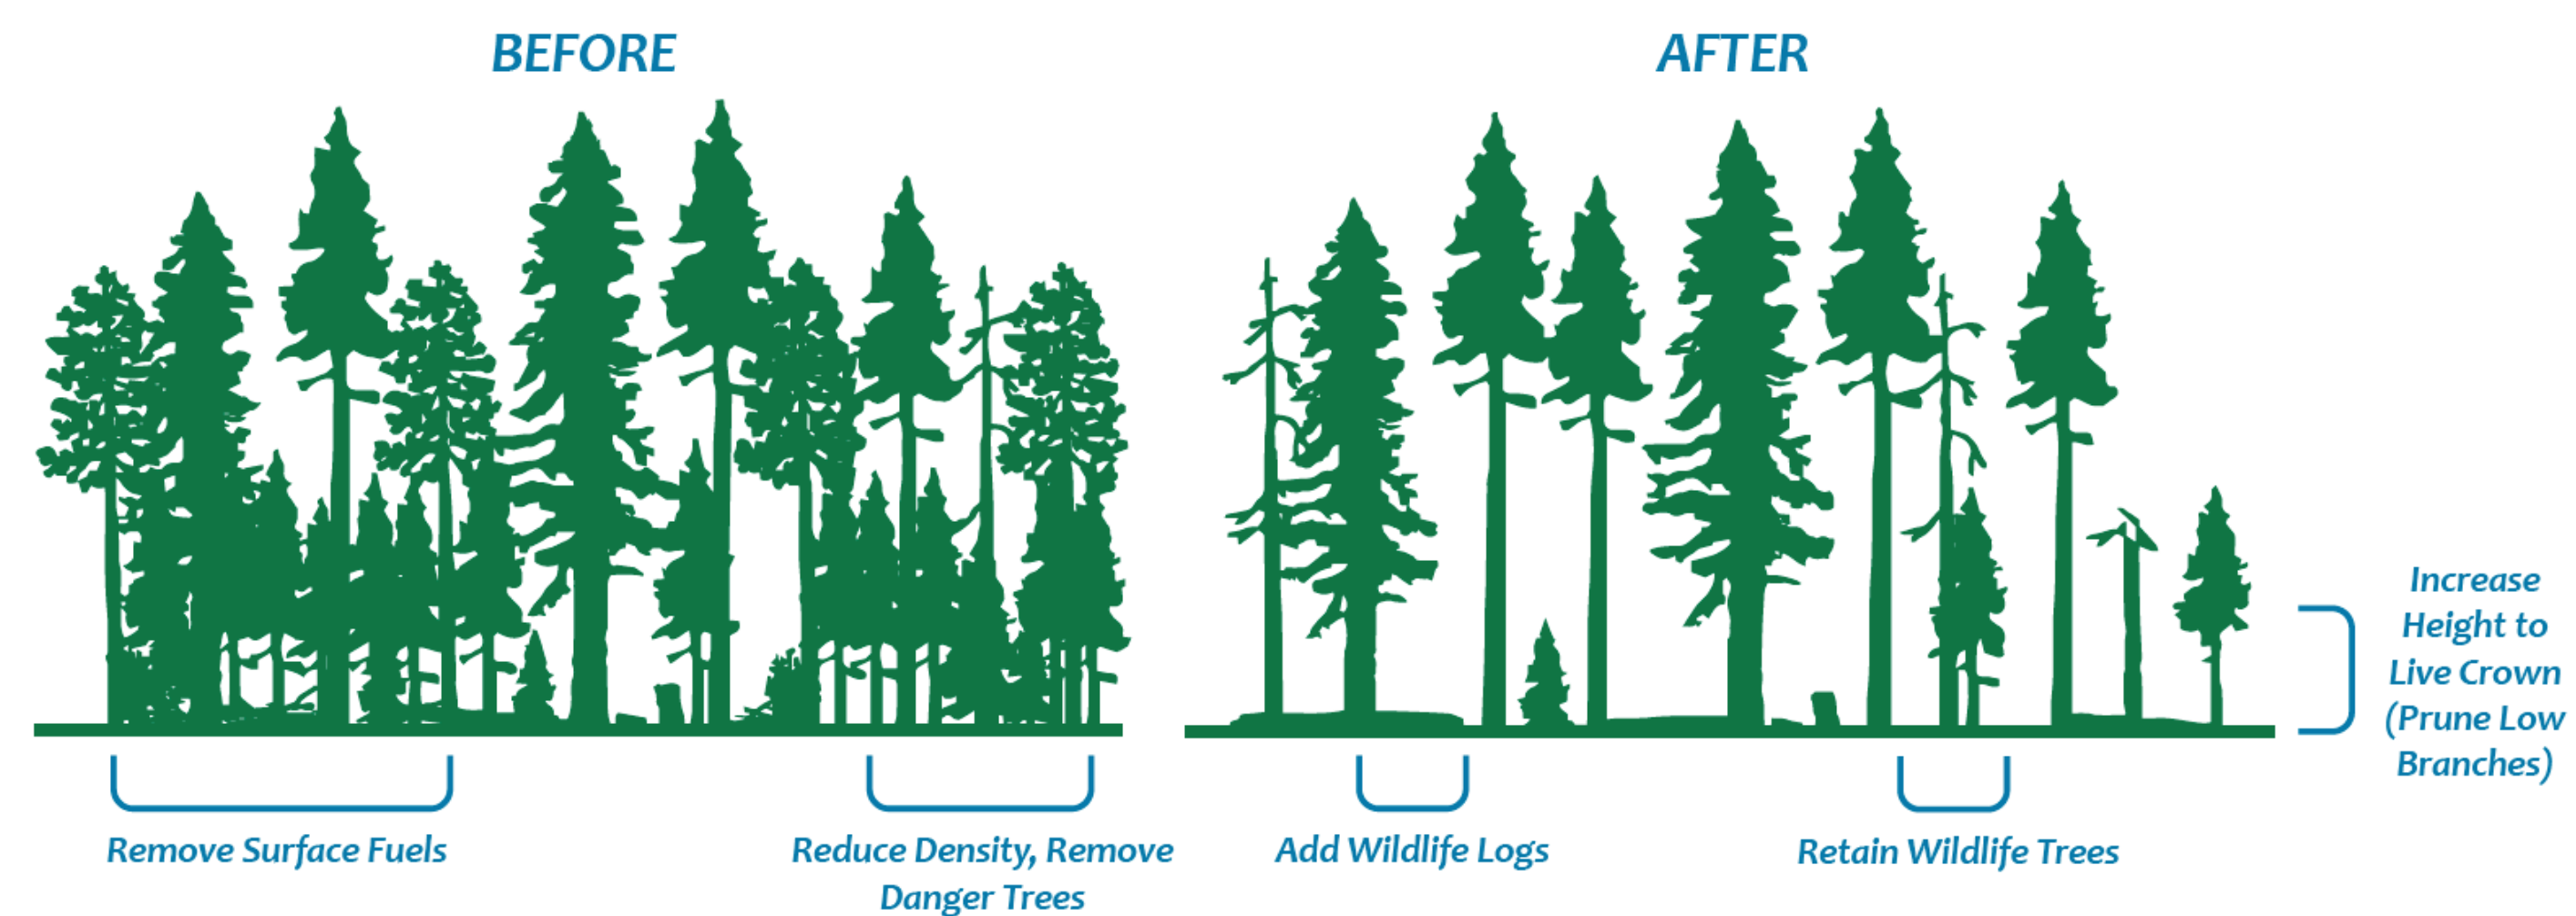

Conditions Before Fuel Management Treatment

FireSmart is a shared responsibility, and managing forest fuels on Crown land is just one way of reducing wildfire risks. Using FireSmart principles will also help reduce wildfire risks on private property and in communities.

Columbia Basin **trust**