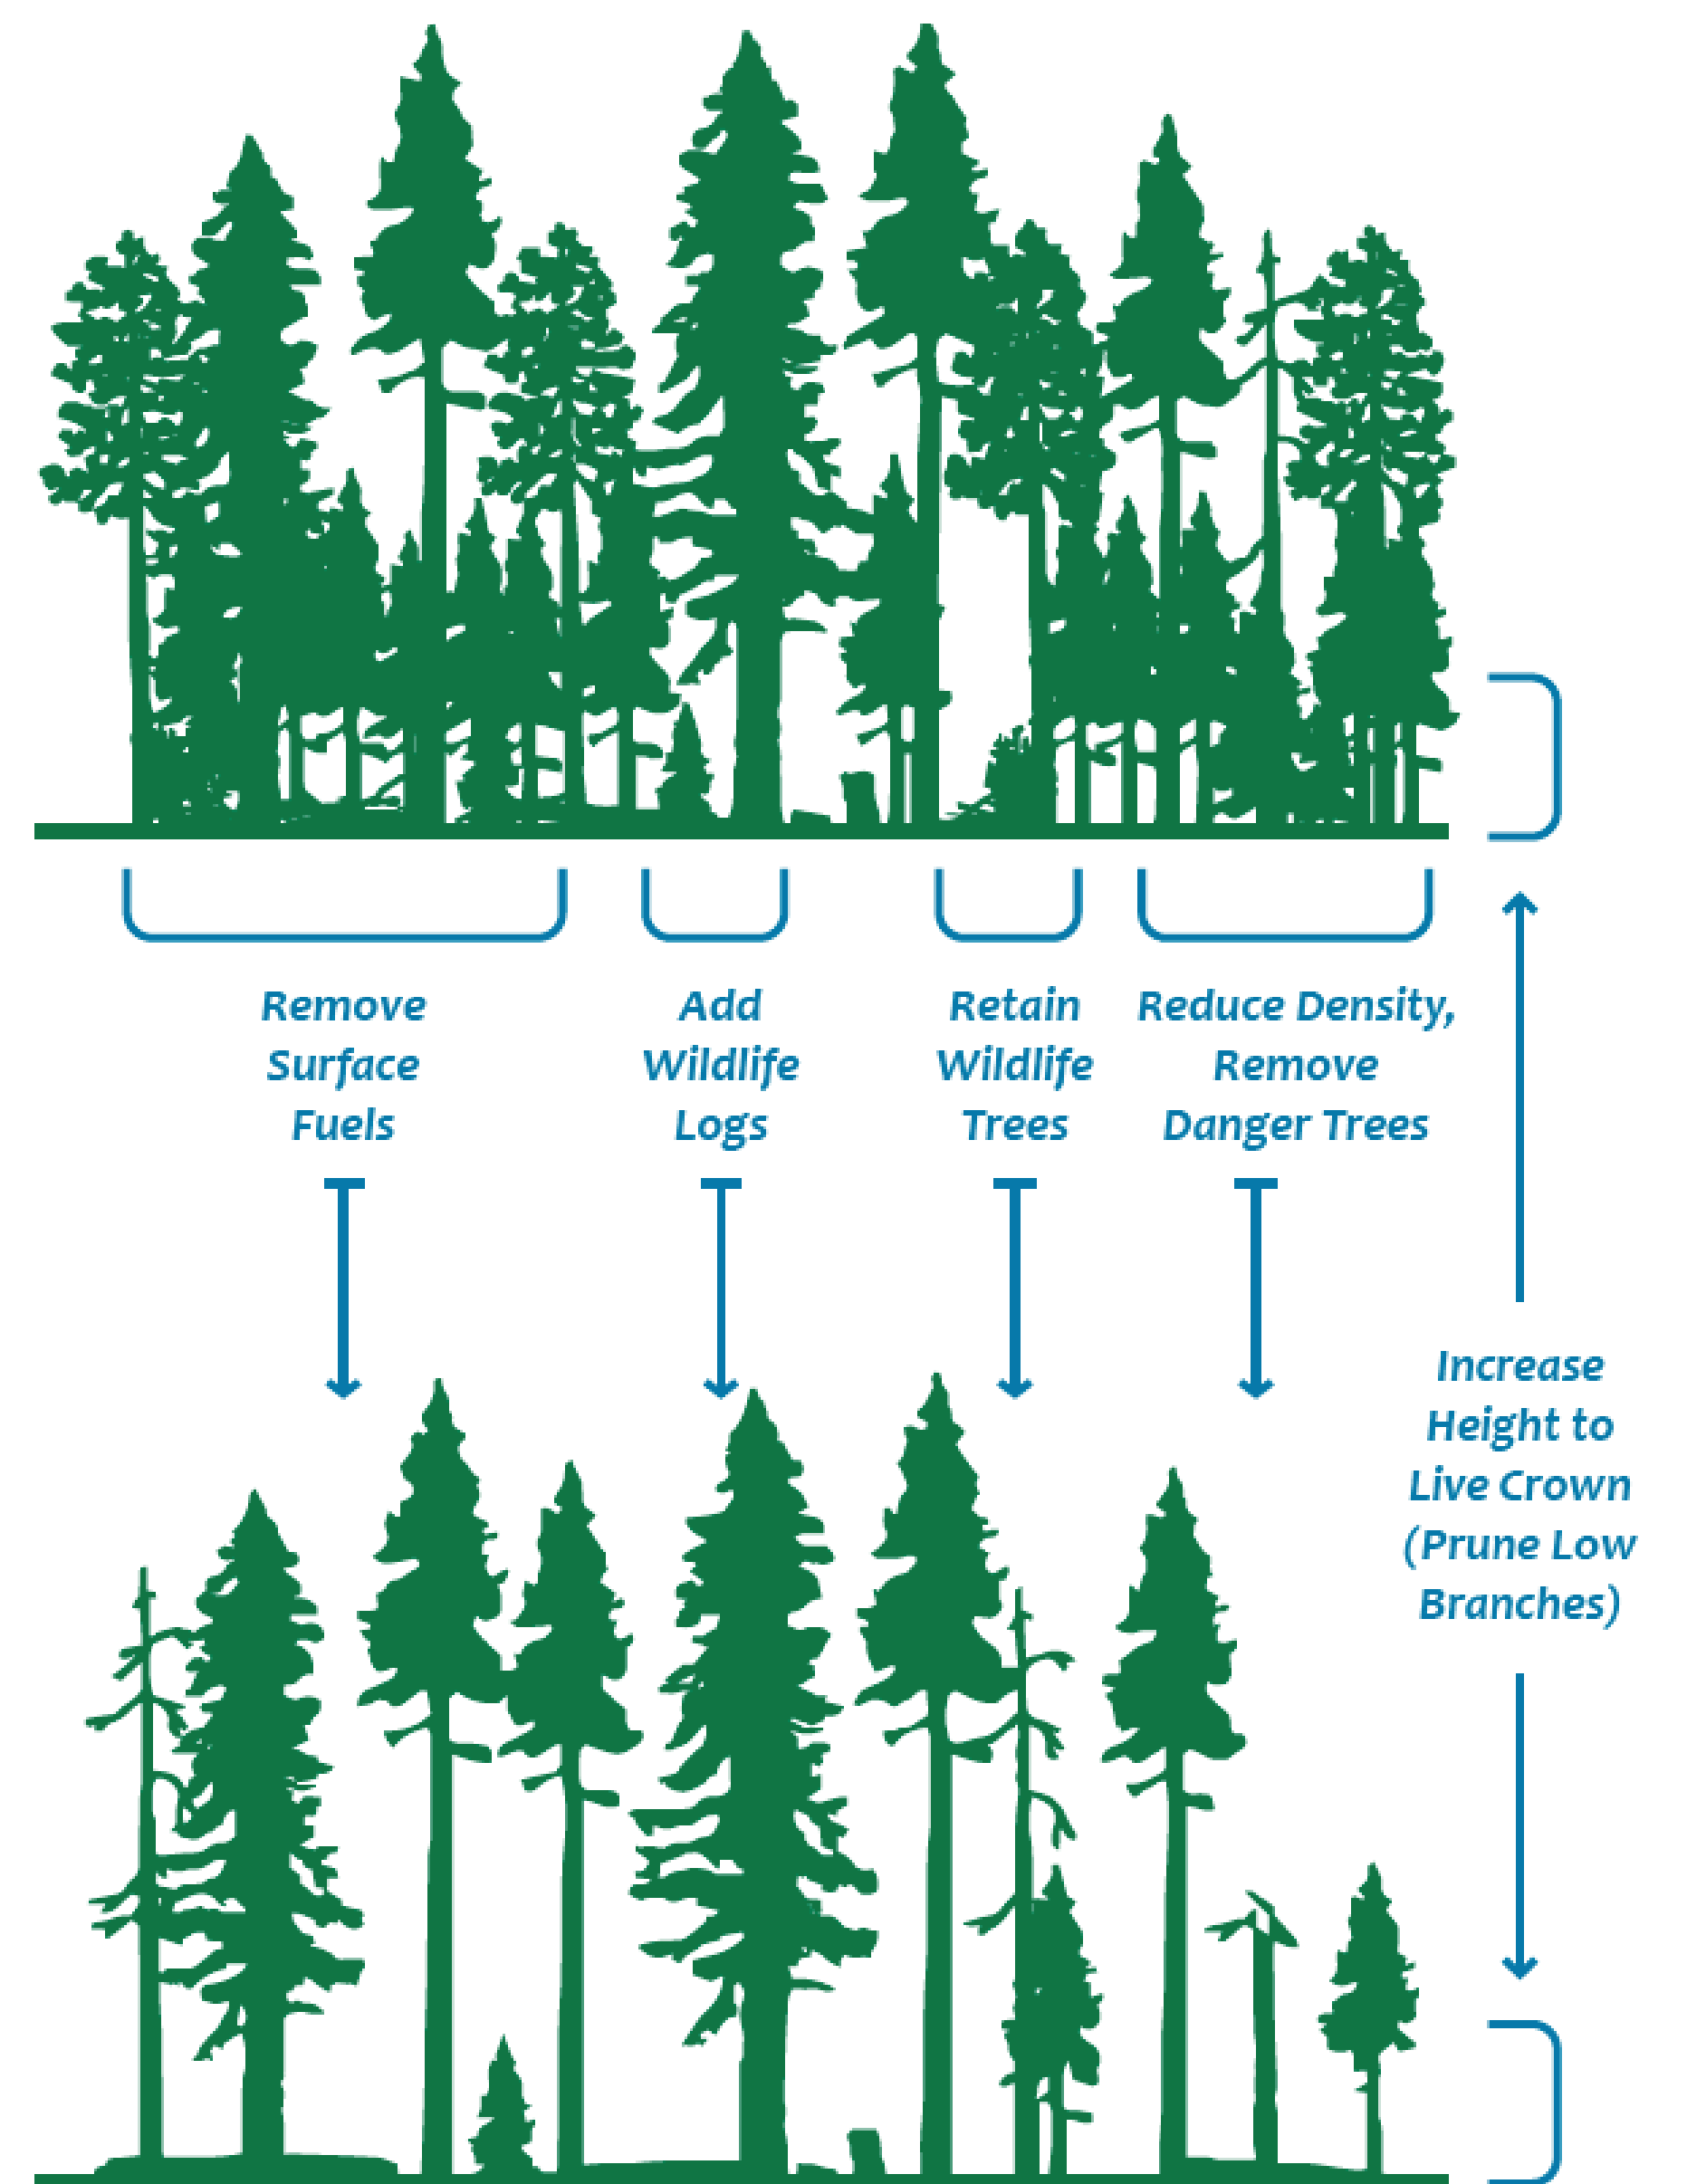

Conditions Before Fuel Management Treatment

FireSmart is a shared responsibility, and managing forest fuels on Crown land is just one way of reducing wildfire risks. Using FireSmart principles will also help reduce wildfire risks on private property and in communities.

Columbia Basin **trust**